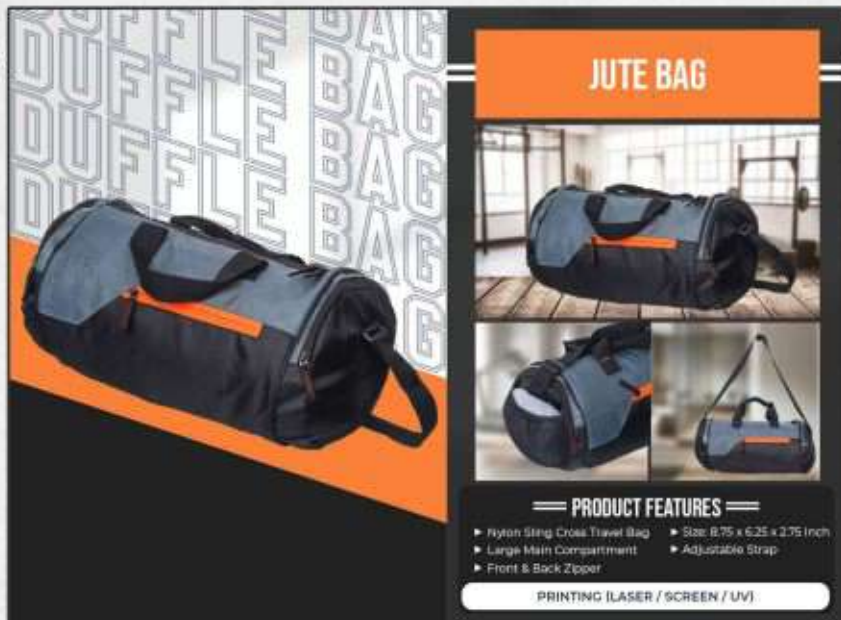

Model : 3512
(Duffel) Rate : 550